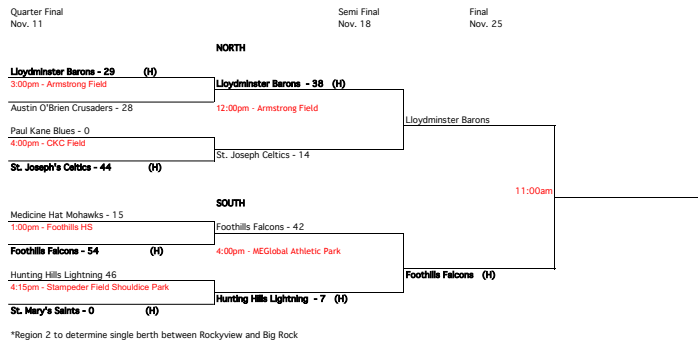

2017 ASAA Provincial Football
Playoff Schedule

TIER I

TIER II

TIER III

TIER IV

6 MAN

*Higher Seed hosts