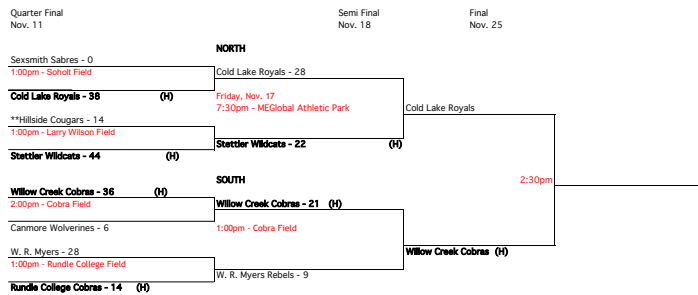

2017 ASAA Provincial Football
Playoff Schedule

TIER I

TIER II

TIER III

TIER IV

6 MAN

*Higher Seed hosts