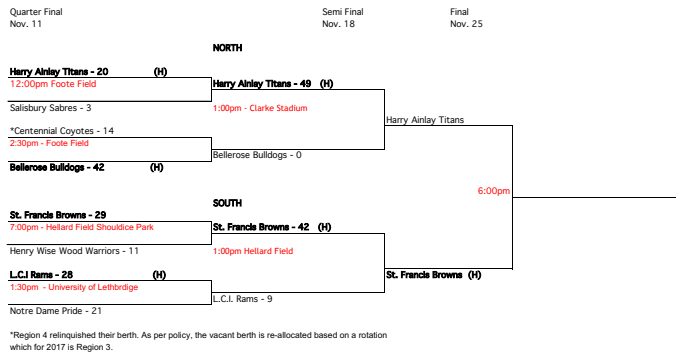

2017 ASAA Provincial Football
Playoff Schedule

TIER I