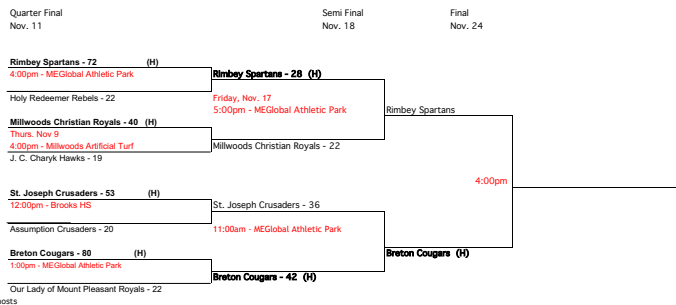

2017 ASAA Provincial Football
Playoff Schedule

TIER I

TIER II

TIER III

TIER IV

6 MAN

*Higher Seed hosts