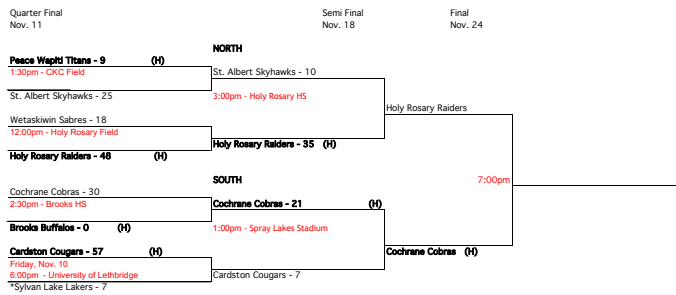

2017 ASAA Provincial Football
Playoff Schedule

TIER I

TIER II

TIER III

TIER IV

6 MAN

*Higher Seed hosts